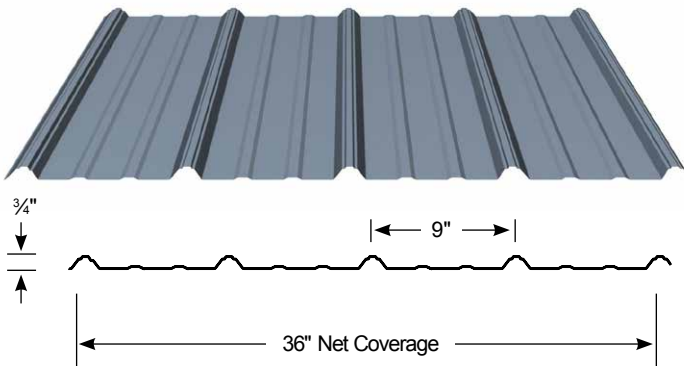

SIMPLY TOUGH™

METAL BUILDINGS

2110 Enterprise Blvd.
 West Sacramento, CA 95691
866-828-9030
www.simplytoughmetalbuildings.com

DREAM IT

CUSTOMIZE IT

BUILD IT

Strata Rib®

Strata Rib Color Offer

ZINCALUME® Plus 29 & 26 Gauge	Winter White 29 & 26 Gauge	Surf White 29 Gauge only	Taupe 29 Gauge only
Patina Steel 29 Gauge only	Chestnut Brown 29 Gauge only	Classic Brown 29 Gauge only	Rustic Red 29 Gauge only
Old Town Gray 29 Gauge only	Weathered Copper 29 & 26 Gauge	Slate Gray 29 Gauge only	Olive 29 Gauge only
Denali Green 29 & 26 Gauge	Forest Green 29 Gauge only	Natural Rust 29 Gauge only (Premium Color - Subject to upcharge)	

PBR Panel

PBR Panel Color Offer

ZINCALUME® Plus 26 Gauge Only	Chestnut Brown 26 Gauge Only	Weathered Copper 26 Gauge Only	Denali Green 26 Gauge Only
Light Stone 26 Gauge Only	Old Town Gray 26 Gauge Only	Surf White 26 Gauge Only	Rustic Red 26 Gauge Only
Galvanized G90 Only	Winter White G90 Only		