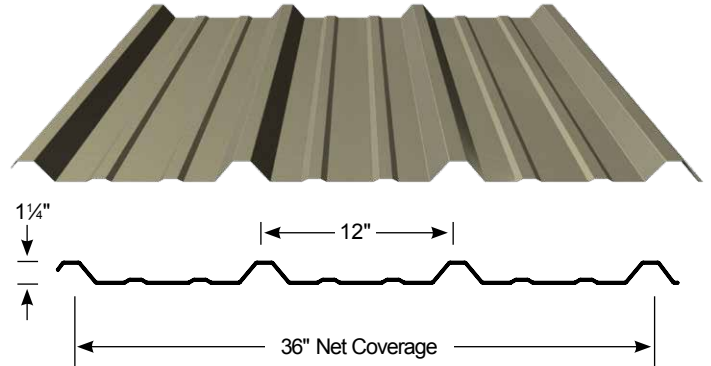

SIMPLY TOUGH™

METAL BUILDINGS

2110 Enterprise Blvd.
 West Sacramento, CA 95691
866-828-9030
www.simplytoughmetalbuildings.com

DREAM IT

CUSTOMIZE IT

BUILD IT

Strata Rib®

Strata Rib Color Offer

ZINCALUME® Plus 29 & 26 Gauge	Winter White 29 & 26 Gauge	Surf White 29 Gauge only	Taupe 29 Gauge only
Patina Steel 29 Gauge only	Chestnut Brown 29 Gauge only	Classic Brown 29 Gauge only	Rustic Red 29 Gauge only
Old Town Gray 29 Gauge only	Weathered Copper 29 & 26 Gauge	Slate Gray 29 Gauge only	Olive 29 Gauge only
Denali Green 29 & 26 Gauge	Forest Green 29 Gauge only	Natural Rust 29 Gauge only (Premium Color - Subject to upcharge)	

PBR Panel

PBR Panel Color Offer

ZINCALUME® Plus 26 Gauge Only	Chestnut Brown 26 Gauge Only	Weathered Copper 26 Gauge Only	Denali Green 26 Gauge Only
Light Stone 26 Gauge Only	Old Town Gray 26 Gauge Only	Surf White 26 Gauge Only	Rustic Red 26 Gauge Only
Galvanized G90 Only	Winter White G90 Only		